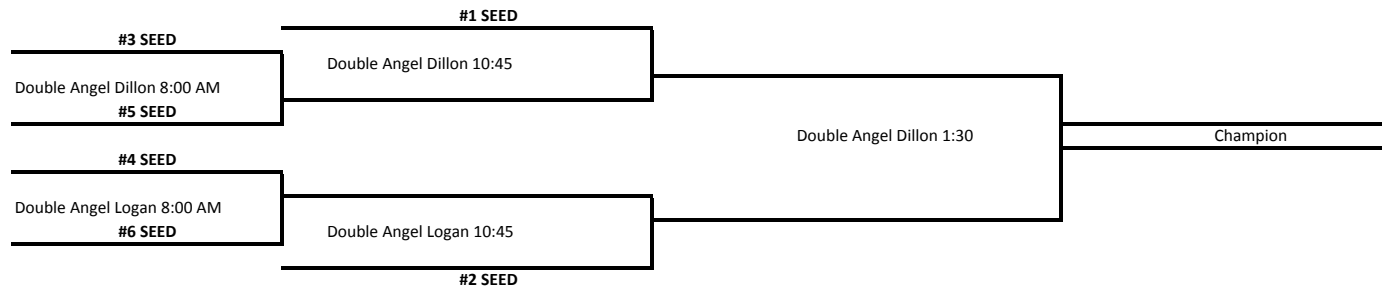

6 TEAM SINGLE ELIMINATION BRACKET-SELECT DIVISION

3 TEAM SINGLE ELIMINATION BRACKET-HIGH SCHOOL DIVISION