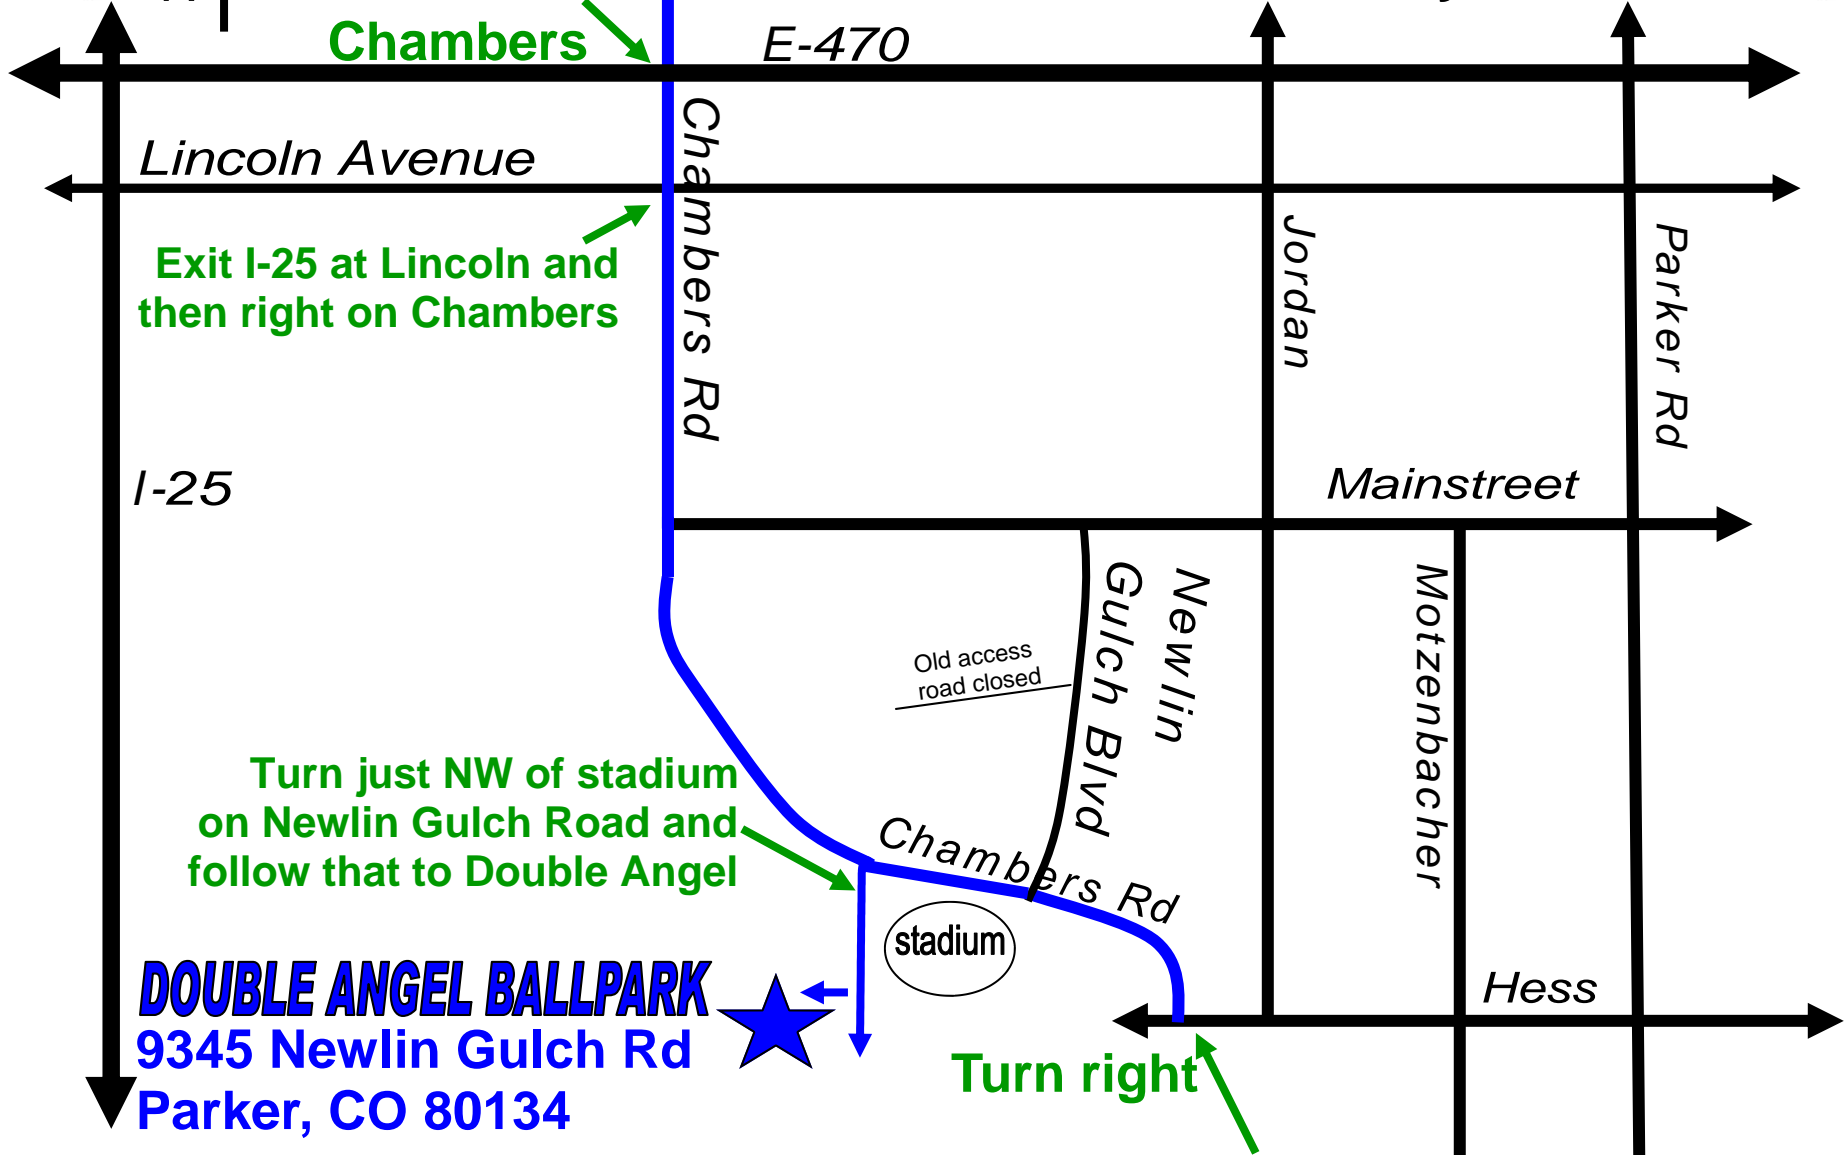

2010 MAP TO DOUBLE ANGEL BALLPARK

Parker, Colorado

DOUBLE ANGEL BALLPARK
9345 Newlin Gulch Rd
Parker, CO 80134

From the north or west: Exit Chambers Road from 470, or exit Lincoln from I-25 and take that East to Chambers. **CHAMBERS ROAD IS NOW OPEN** with a turn off to **Double Angel Ballpark** just before the new football stadium. From the east: Take Mainstreet West to South on Newlin Gulch Blvd Turn right (west) on Chambers, just before the new stadium, then left on Newlin Gulch Road and the ballpark will be visible on your right. From the South: from Hess Rd, turn right on Chambers Rd, and immediately past the stadium, turn left on Newlin Gulch Road and the ballpark will be visible on your right.