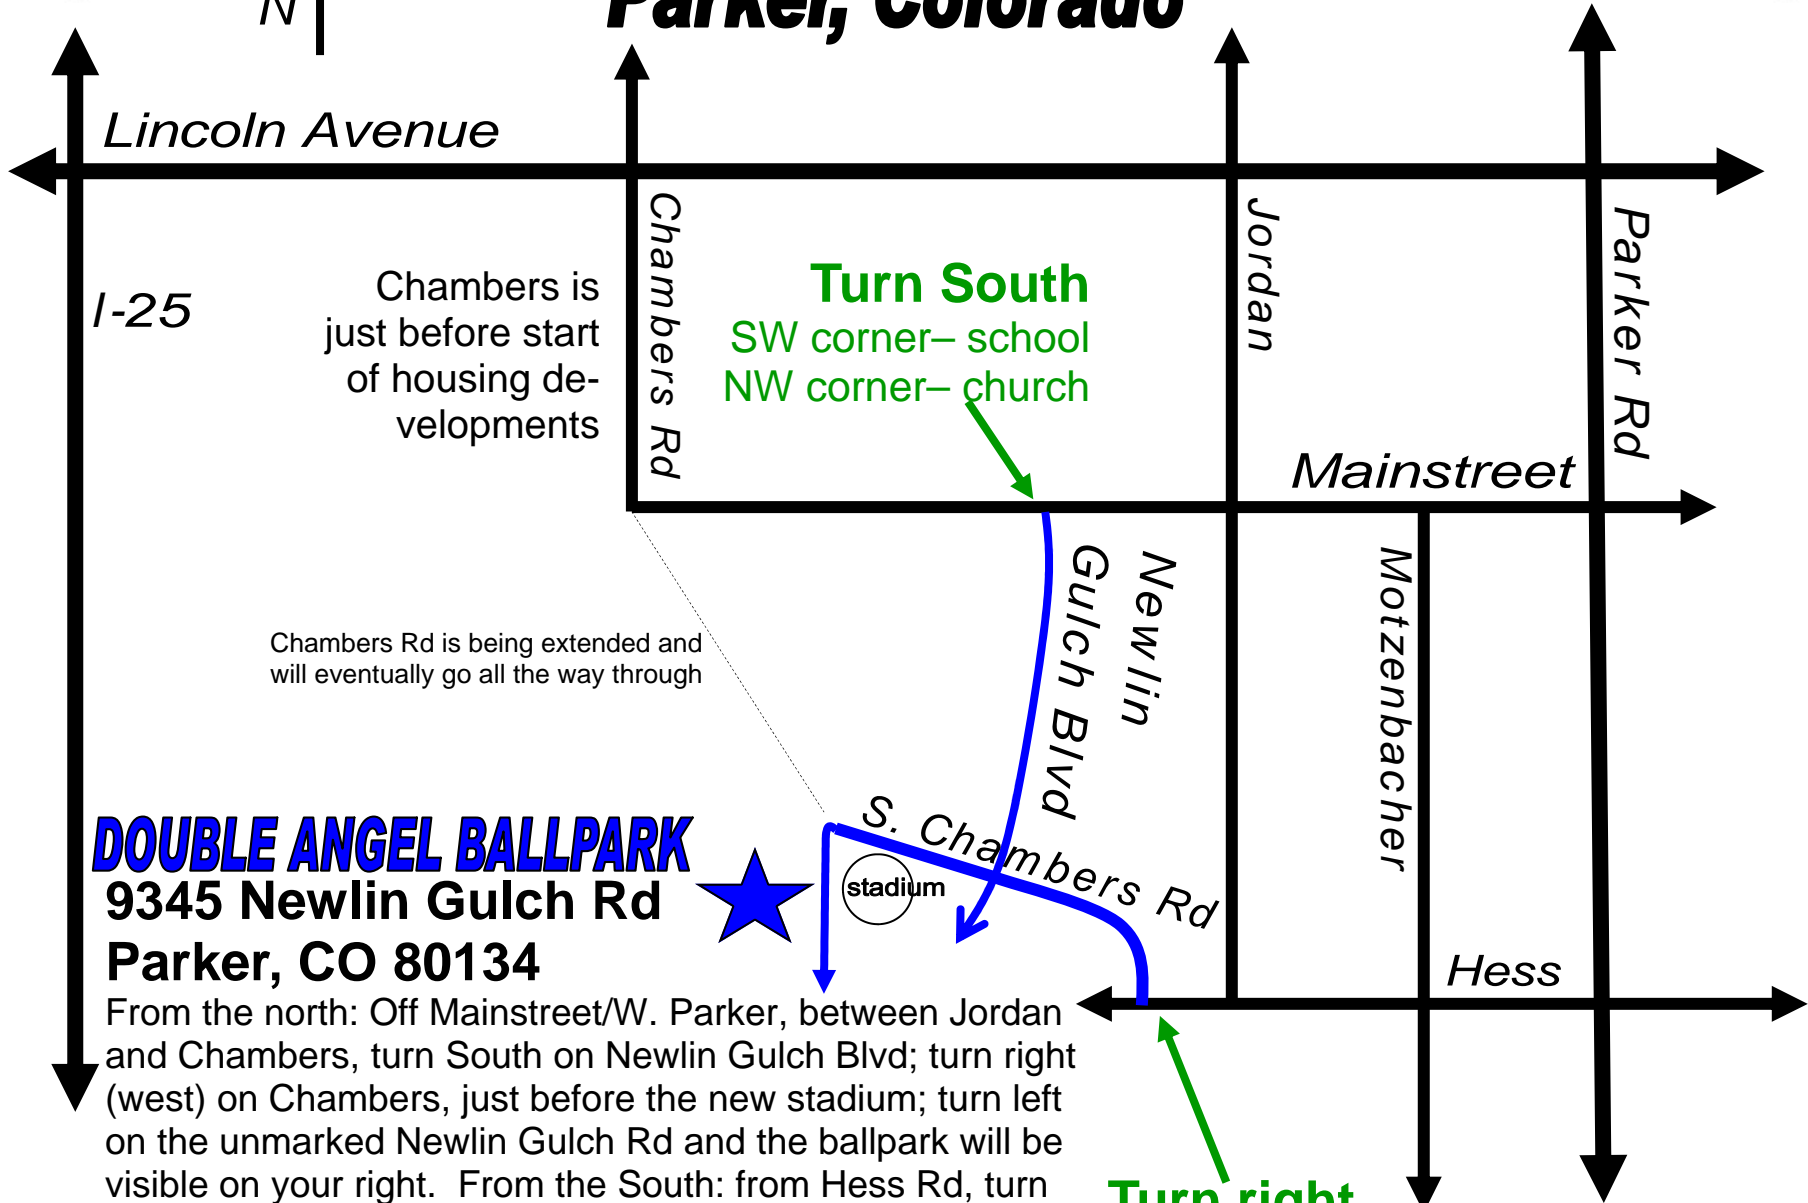

JULY 2009 MAP TO DOUBLE ANGEL BALLPARK

Parker, Colorado

Lincoln Avenue

I-25

Chambers is just before start of housing developments

Turn South
SW corner - school
NW corner - church

Chambers Rd is being extended and will eventually go all the way through

DOUBLE ANGEL BALLPARK
9345 Newlin Gulch Rd
Parker, CO 80134

From the north: Off Mainstreet/W. Parker, between Jordan and Chambers, turn South on Newlin Gulch Blvd; turn right (west) on Chambers, just before the new stadium; turn left on the unmarked Newlin Gulch Rd and the ballpark will be visible on your right. From the South: from Hess Rd, turn right on Chambers Rd, and immediately past the stadium, turn left on the unmarked Newlin Gulch Road and the ballpark will be visible on your right.

Turn right on Chambers