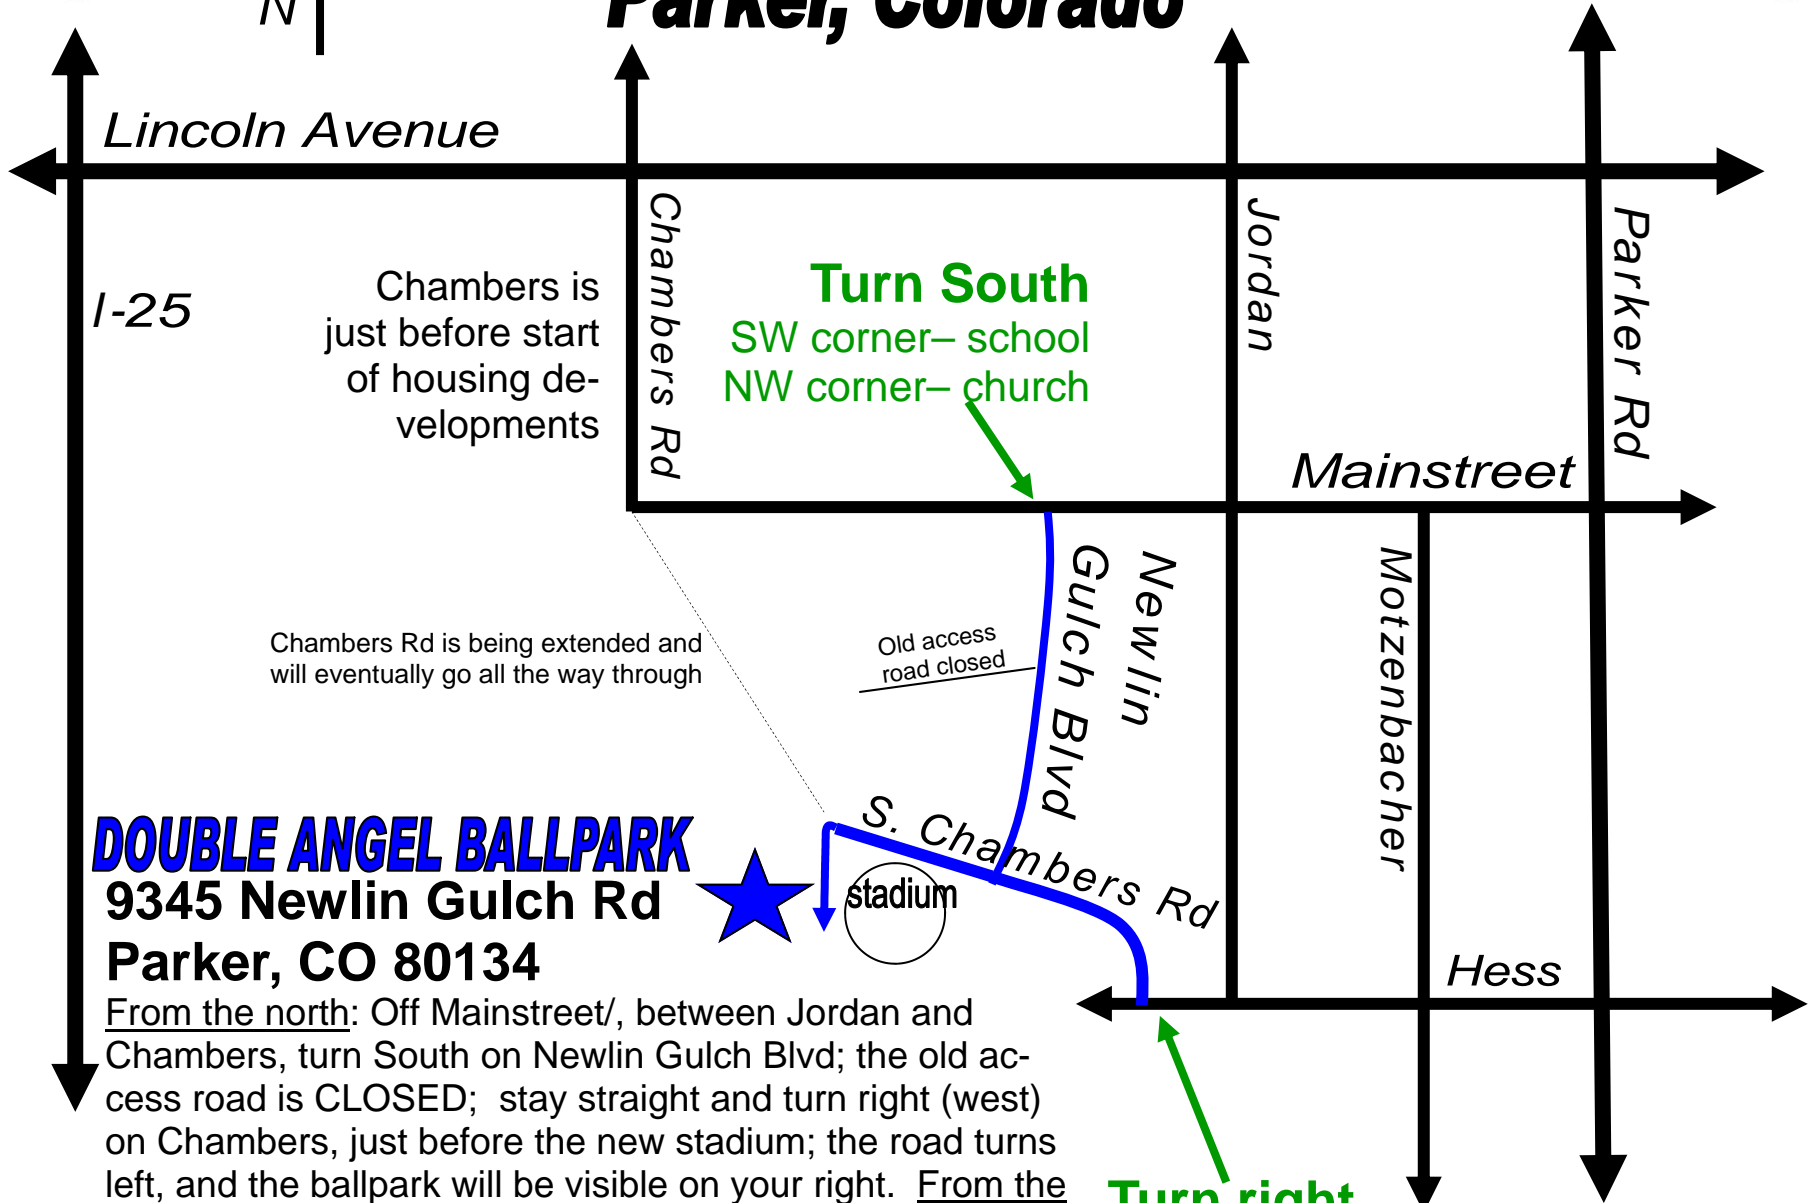

JULY 2009 MAP TO DOUBLE ANGEL BALLPARK

Parker, Colorado

Lincoln Avenue

I-25

Chambers is just before start of housing developments

Turn South
SW corner - school
NW corner - church

Chambers Rd is being extended and will eventually go all the way through

Old access road closed

DOUBLE ANGEL BALLPARK
9345 Newlin Gulch Rd
Parker, CO 80134

stadium

From the north: Off Mainstreet/, between Jordan and Chambers, turn South on Newlin Gulch Blvd; the old access road is CLOSED; stay straight and turn right (west) on Chambers, just before the new stadium; the road turns left, and the ballpark will be visible on your right. From the South: from Hess Rd, turn right on Chambers Rd, and immediately past the stadium, the road turns left and the ballpark will be visible on your right.

Turn right on Chambers